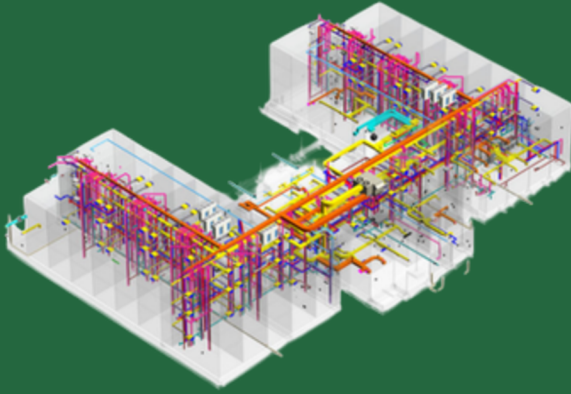

Some of our valuable Customers.

Our Services.

01

MEP Installations.

MEP (Mechanical, Electrical, and Plumbing) Installation Services refers to the comprehensive range of services that involve the installation, maintenance, and management of mechanical, electrical, and plumbing systems in buildings and infrastructure projects. We provide quality service at an affordable price, as well as personalized and inventive service to meet our clients' individual needs at all times.