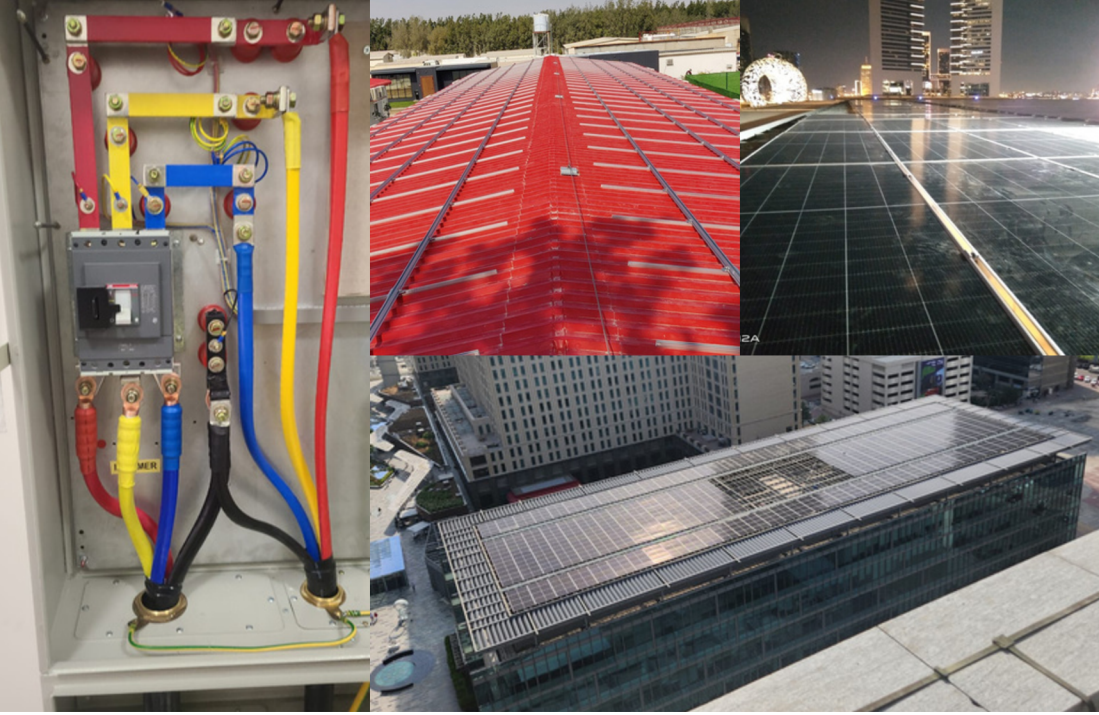

www.jolelectricalservices.com

جيه اوال للخدمات الكهربائية ش.ذ.م.م
JOL ELECTRICAL SERVICES LLC

+971554432917

+971526119507

jolelectricalservicesllc@gmail.com